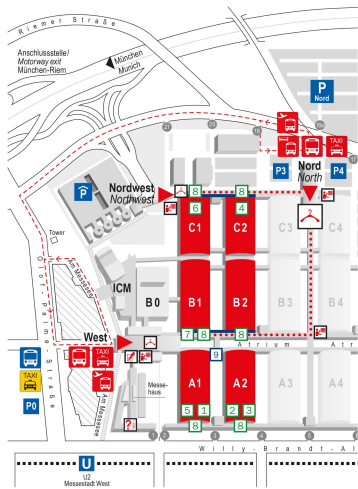

- P** Parkplatz
Parking area
- U** U-Bahn
Subway
- Linienbus**
Public Bus
- Taxistand ohne Vorbestellung**
Taxi rank for general cabs without pre-ordering
- per App bestellte Taxen**
Taxis ordered using an app
- Flughafen-Shuttle**
Airport Shuttle
- Hotel-Shuttle**
Hotel Shuttle
- Pendelbus zwischen den Eingängen**
Shuttle between the entrances
- Pendelbus Route**
Shuttle route
- Eingänge**
Entrances
- ExpressWay**
- Garderobe**
Wardrobe
- Fundbüro**
Lost & Found
- Pressezentrum**
Press Center
- Geldautomat**
ATM/Cash Machine
- Konferenzprogramm**
Conference program
- 1 DISCUSSION & NETWORKING FORUM**
- 2 PLANNING & PARTNERSHIPS FORUM**
- 3 EXPO REAL FORUM**
- 4 GRAND PLAZA**
- 5 REAL ESTATE INNOVATION NETWORK**
- 6 INTELLIGENT URBANIZATION FORUM**
- 7 INVESTMENT & LOCATIONS FORUM**
(1. OG/1st floor)
- 8 Konferenzräume**
Conference Rooms
- Meetingmöglichkeiten**
Meeting opportunities
- 9 Meeting Center**
(1. OG/1st floor)

Jetzt Ihr Taxi vorbestellen
Pre-order your taxi now

How to get to EXPO REAL

→ Getting there

You will find the venue map for download here:

↘ EXPO REAL fairgrounds map 2018 (458 kB PDF-document)